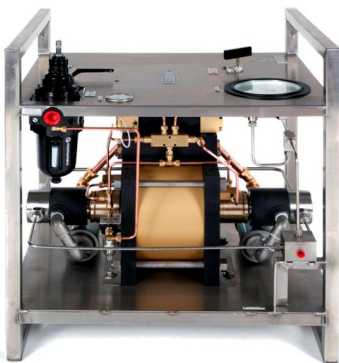

RENTAL SERVICES

- Air Operated Hydraulic Pump
- Single Pen Pressure / Temp Recorder
- Electric Recorder
- Gas Booster
- Hydraulic Hand Pump
- Relief Valve Test Bench
- Test Gauge
- Test Host
- Test Manifold
- Pneumatic Hand Pump
- Pressure Indicator
- Pressure Recorder

- ∞ Dial Thermometer ∞ Oven / Freezer ∞ Temperature Calibrator ∞ Temperature Transmitter
- ∞ Digital Thermometer ∞ Platinum Resistance Thermometer ∞ Temperature Controller
- ∞ Furnace ∞ Pyrometer ∞ Temperature Recorder ∞ Thermohygraph
- ∞ Hot Tack Machine ∞ Resistance Temperature Detector ∞ Temperature Sensor
- ∞ Liquid-In-Glass Thermometer ∞ Temperature Bath ∞ Temperature Switch